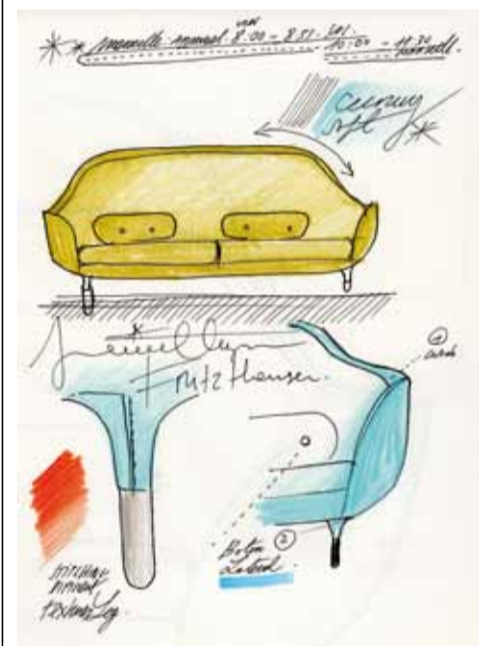

THE FURNITURE AND ACCESSORIES – OUR SPECIAL OFFERS

THE SWAN IS IDEAL FOR LOUNGE
AND RECEPTION AREAS AS WELL AS
FOR PRIVATE HOMES

holm° has an array of products that will add the finishing touch to any bedroom. Perhaps a particular bedside table, the lighting, a carpet or a chair might set the right tone. Perhaps fun pearlescent lights or a PK22 armchair may put the icing on the cake. Or, perhaps a small Vitriini on your bedside table or a special plaid on your easy chair might be your favourites. Whatever you fancy, the best is yet to come: in the next few months, a number of these furniture items and accessories will carry very attractive price tags! In addition, holm° – together with Fritz Hansen – have a very special offer that is too good to be passed down: you can purchase the Swan easy chair at a discount of up to 17%: choose the category of fabric you would like and you will be charged one category lower. This offer is available until 31.12.2011.

WATCH
THIS SPACE:
MORE SPECIAL
OFFERS ARE
ON THE WAY

EMBRACING FAVN